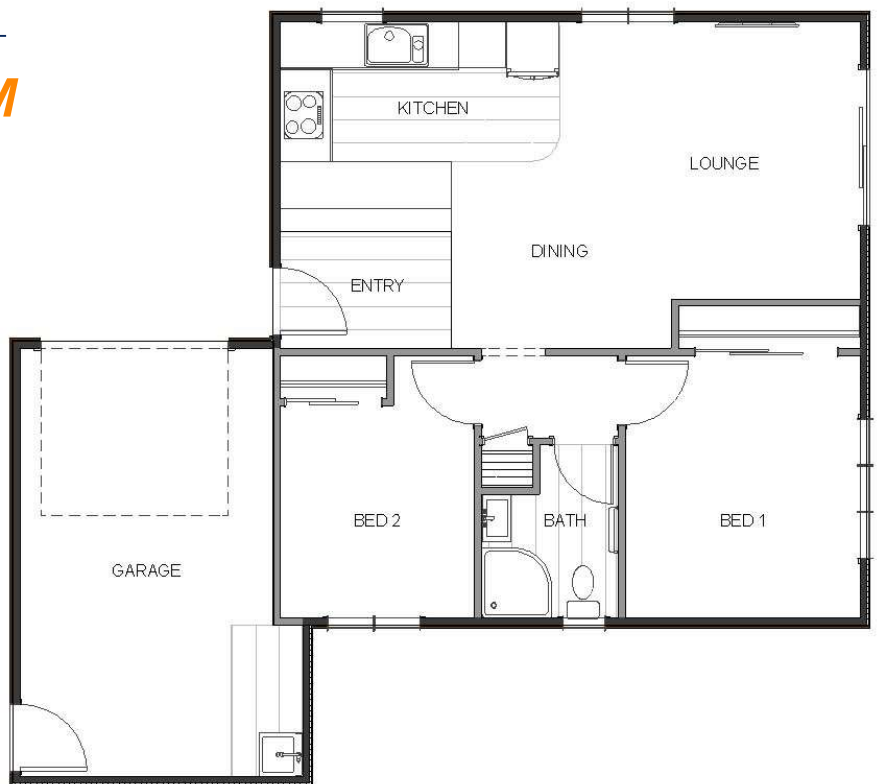

Artistic impression only

BRYNLEY

**BUILD PRICE FROM
\$344,000**

Floor Area: 82m²

Contact Campbell Findlay
027 5533 655 for further information