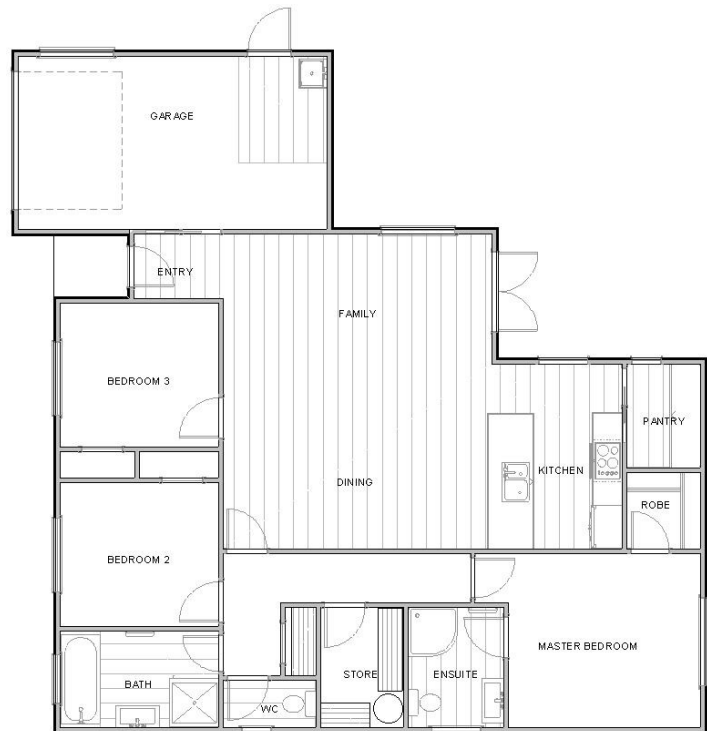

BYFLEET

**BUILD PRICE FROM
\$470,000**

3

1

2

1

Floor Area: 146m²

Contact Campbell Findlay
027 5533 655 for further information