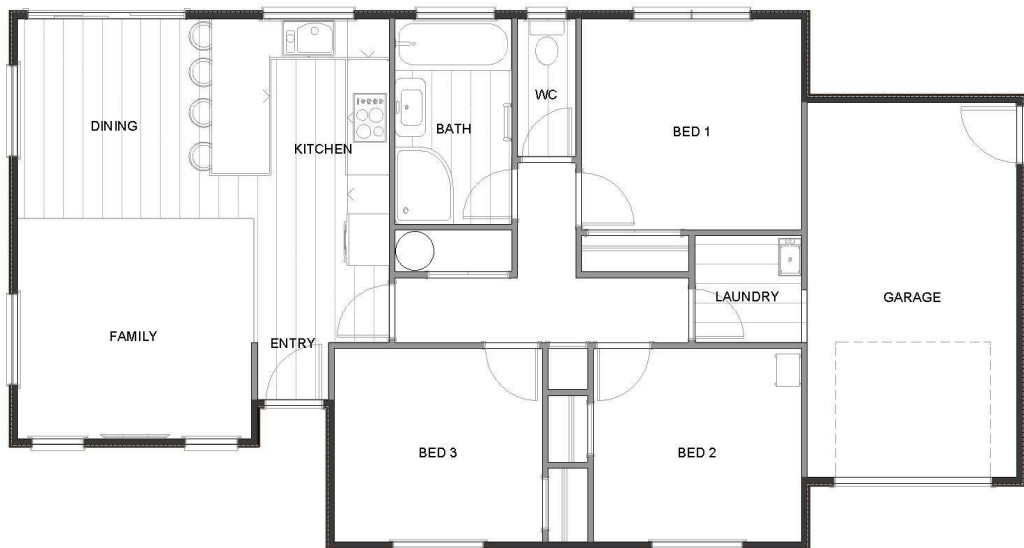

RYEDALE

**BUILD PRICE FROM
\$417,000**

Floor Area: 114m²

Contact Campbell Findlay
027 5533 655 for further information