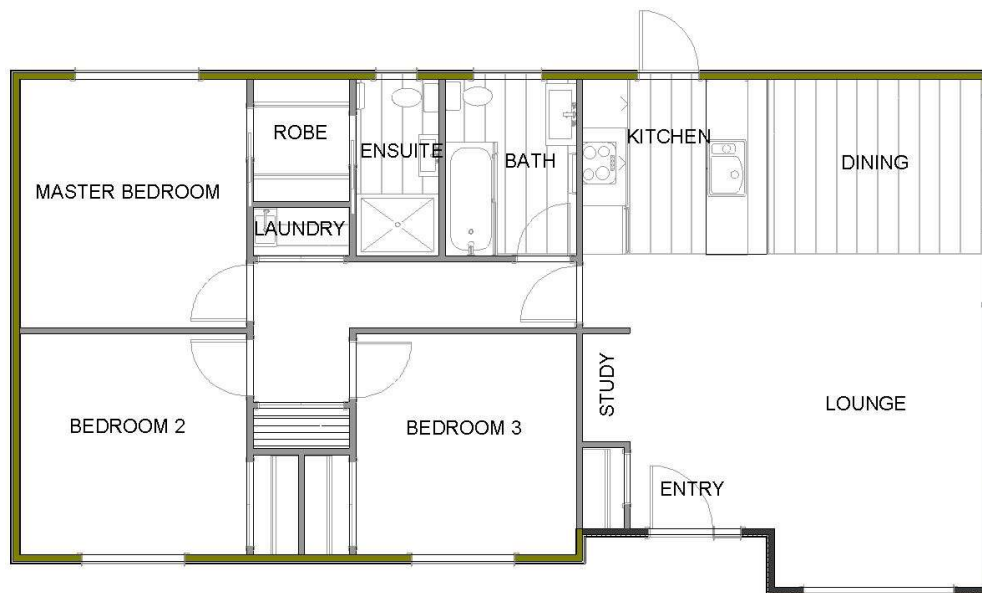

SURREY

**BUILD PRICE FROM
\$389,000**

3

1

2

Floor Area: 100m²

Contact Campbell Findlay

027 5533 655 for further information