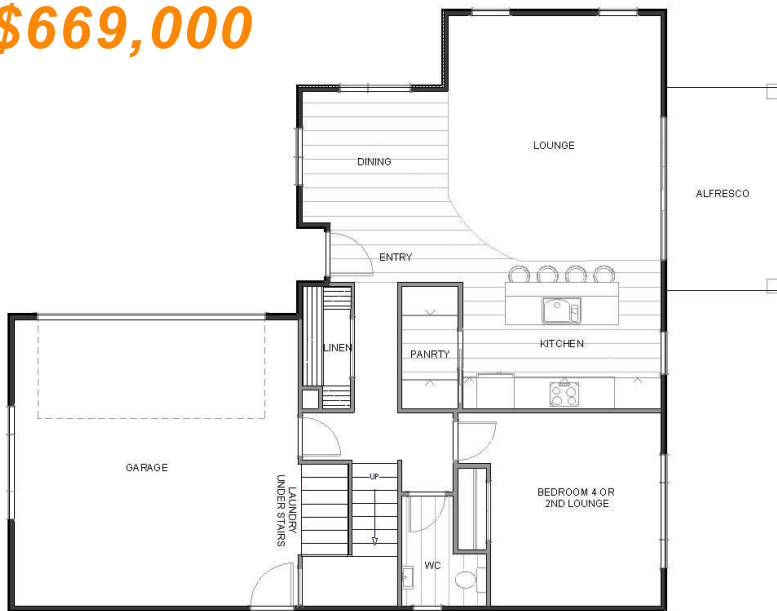

WILTSHIRE

**BUILD PRICE FROM
\$669,000**

Ground Floor

First Floor

Floor Area: 208.5m2

Contact Campbell Findlay
027 5533 655 for further information